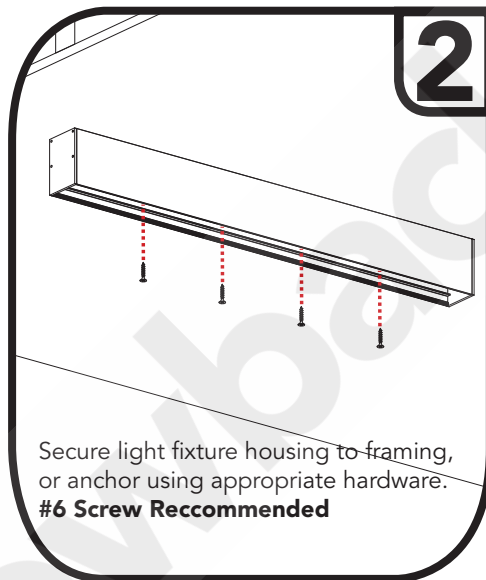

Installation Instructions

LVLYXX
120-277 or 347VAC Surface Linear Light Fixture

Direct Screw Installation

WARNING! Luminaire must be installed by a qualified electrician. Refer to local codes for proper installation. To prevent shock disconnect power before installation on service.

PROPER ANCHORS REQUIRED:

Mounting to stud is strongly recommended, but if mounting to drywall is necessary, suitable anchors are required. Anchors should be rated to hold **4X** the weight of the fixture.