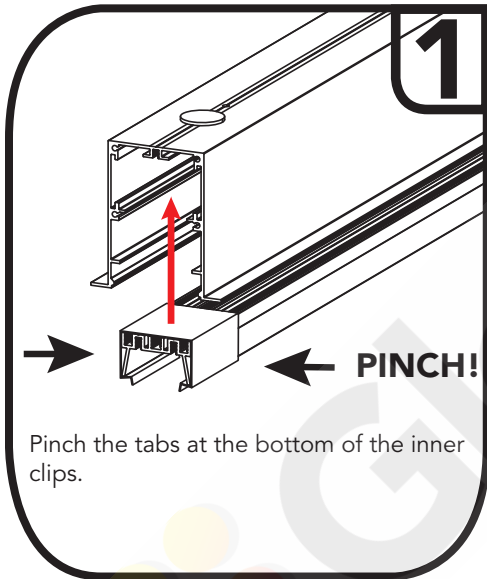

Installation Instructions

LVLYXX
120-277 or 347VAC Surface Linear Light Fixture

Direct Screw Installation

WARNING! Luminaire must be installed by a qualified electrician. Refer to local codes for proper installation. To prevent shock disconnect power before installation on service.

Installation Instructions

LVLVYXX
120-277 or 347VAC Surface Linear Light Fixture

Linkable/Continuous Run Connections

Inner Clip Connection

Installation Instructions

LVLYXX
120-277 or 347VAC Surface Linear Light Fixture