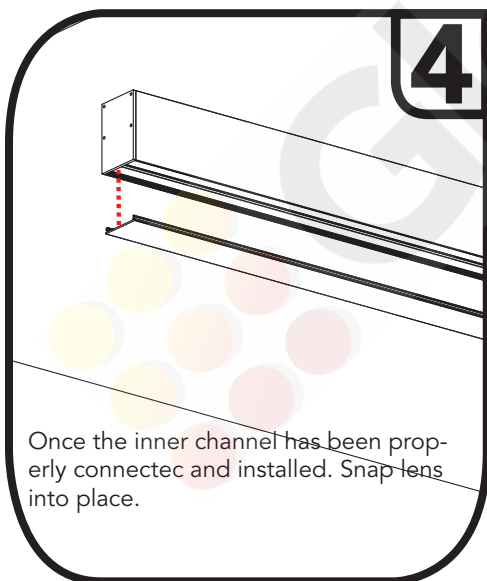

Installation Instructions

LVLYXX
120-277 or 347VAC Surface Linear Light Fixture

Direct Screw Installation

WARNING! Luminaire must be installed by a qualified electrician. Refer to local codes for proper installation. To prevent shock disconnect power before installation on service.

PROPER ANCHORS REQUIRED:

Mounting to stud is strongly recommended, but if mounting to drywall is necessary, suitable anchors are required. Anchors should be rated to hold **4X** the weight of the fixture.