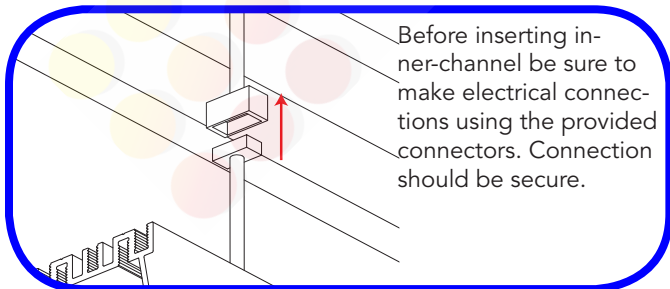

Installation Instructions

LVLYXX
120-277 or 347VAC Surface Linear Light Fixture

Direct Screw Installation

WARNING! Luminaire must be installed by a qualified electrician. Refer to local codes for proper installation. To prevent shock disconnect power before installation on service.

PROPER ANCHORS REQUIRED:

Mounting to stud is strongly recommended, but if mounting to drywall is necessary, suitable anchors are required. Anchors should be rated to hold **4X** the weight of the fixture.

Installation Instructions

LVLVYXX
120-277 or 347VAC Surface Linear Light Fixture

Linkable/Continuous Run Connections

Inner Clip Connection

Installation Instructions

LVLYXX
120-277 or 347VAC Surface Linear Light Fixture