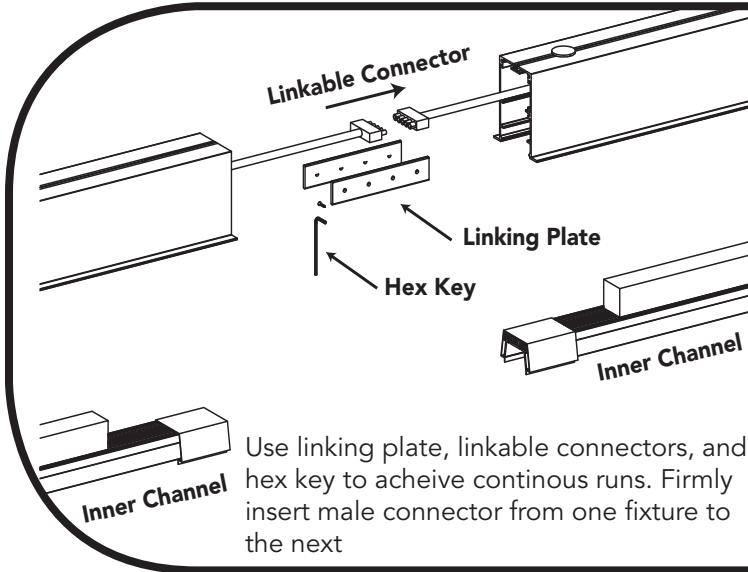

Installation Instructions

LVLYXX
120-277 or 347VAC Surface Linear Light Fixture

Direct Screw Installation

WARNING! Luminaire must be installed by a qualified electrician. Refer to local codes for proper installation. To prevent shock disconnect power before installation on service.

PROPER ANCHORS REQUIRED:

Mounting to stud is strongly recommended, but if mounting to drywall is necessary, suitable anchors are required. Anchors should be rated to hold **4X** the weight of the fixture.

Installation Instructions

LVLVYXX
120-277 or 347VAC Surface Linear Light Fixture

Linkable/Continuous Run Connections

Inner Clip Connection

Installation Instructions

LVLYXX
120-277 or 347VAC Surface Linear Light Fixture