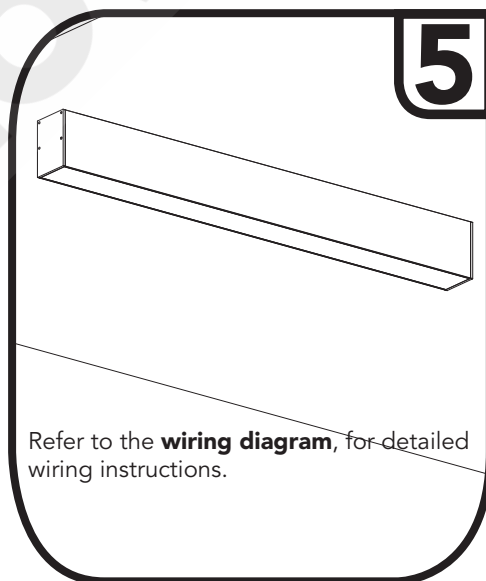

Installation Instructions

LVLYXX
120-277 or 347VAC Surface Linear Light Fixture

Direct Screw Installation

WARNING! Luminaire must be installed by a qualified electrician. Refer to local codes for proper installation. To prevent shock disconnect power before installation on service.

PROPER ANCHORS REQUIRED:

Mounting to stud is strongly recommended, but if mounting to drywall is necessary, suitable anchors are required. Anchors should be rated to hold **4X** the weight of the fixture.