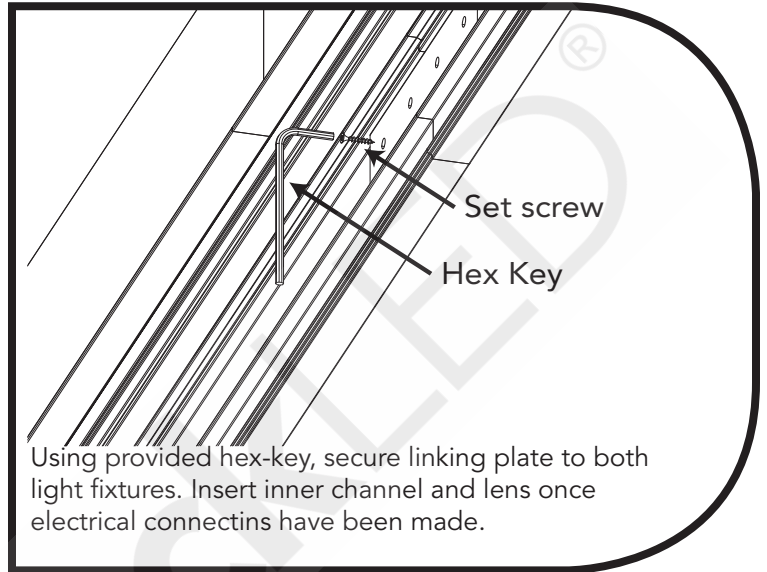

Installation Instructions

LVLYXX
120-277 or 347VAC Surface Linear Light Fixture

Direct Screw Installation

WARNING! Luminaire must be installed by a qualified electrician. Refer to local codes for proper installation. To prevent shock disconnect power before installation on service.

PROPER ANCHORS REQUIRED:

Mounting to stud is strongly recommended, but if mounting to drywall is necessary, suitable anchors are required. Anchors should be rated to hold **4X** the weight of the fixture.

Installation Instructions

LVLVYXX
120-277 or 347VAC Surface Linear Light Fixture

Linkable/Continuous Run Connections

Inner Clip Connection

Installation Instructions

LVLYXX
120-277 or 347VAC Surface Linear Light Fixture