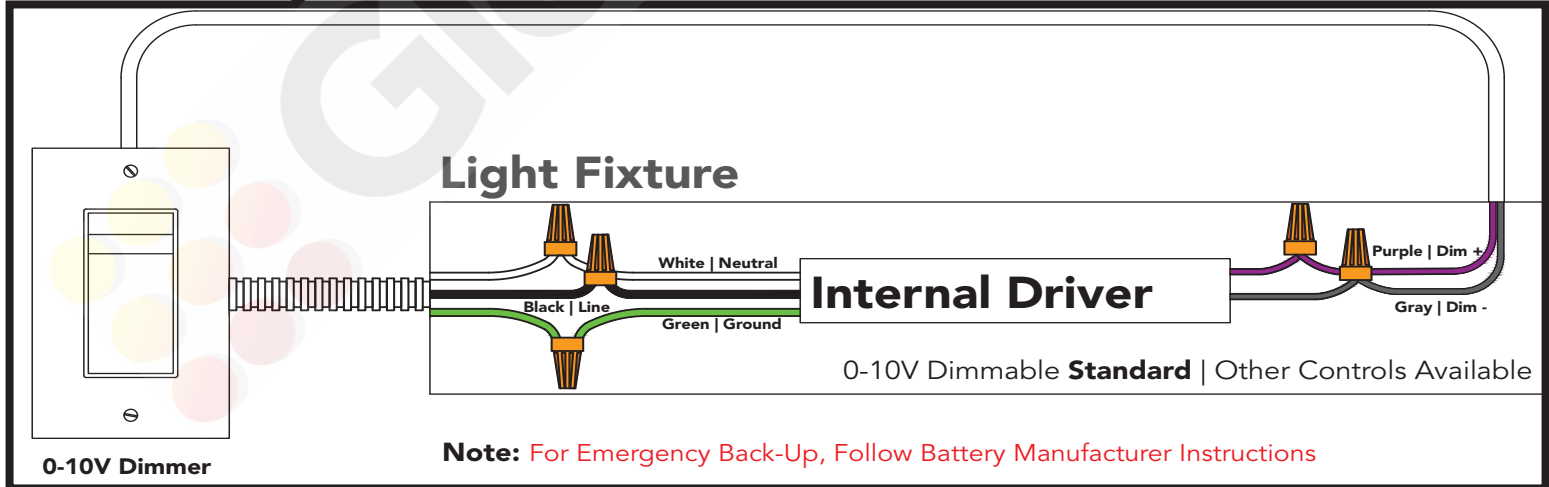

Dimmable Configuration

GlowbackLED®
1173 NW 159th Ave
Miami Gardens, FL 33169
1-800-679-4902 • info@bluegateinc.com

GlowbackLED® is a registered trademark of Bluegate Inc
©2018 Bluegate Inc. All Rights Reserved
Specifications subject to change without notice