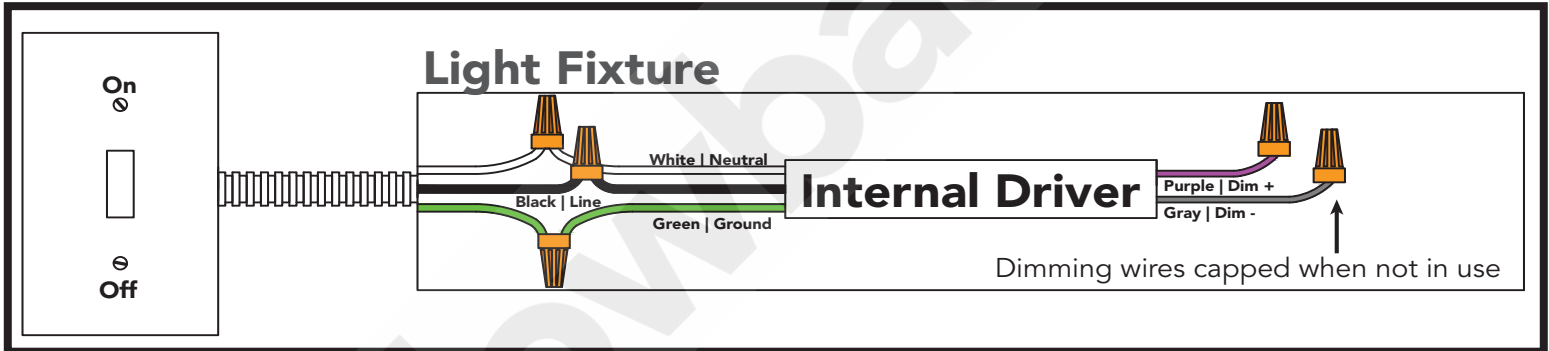

Non-Dimmable Configuration