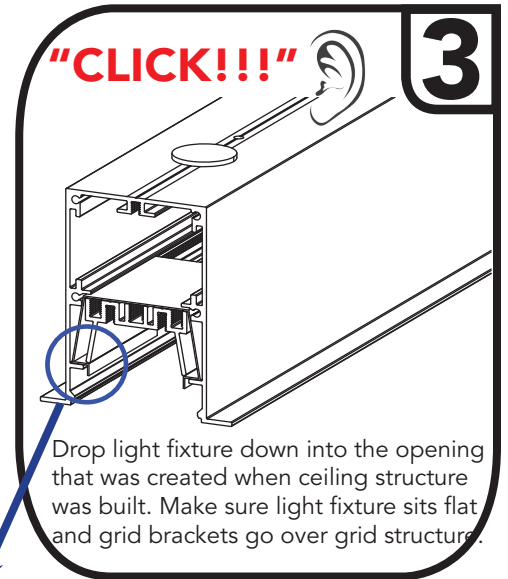

PROPER ANCHORS REQUIRED:

Mounting to stud is strongly recommended, but if mounting to drywall is necessary, suitable anchors are required. Anchors should be rated to hold **4X** the weight of the fixture.

Installation Instructions

LVLVYXX
120-277 or 347VAC Surface Linear Light Fixture

Linkable/Continuous Run Connections

Inner Clip Connection

Installation Instructions

LVLYXX
120-277 or 347VAC Surface Linear Light Fixture