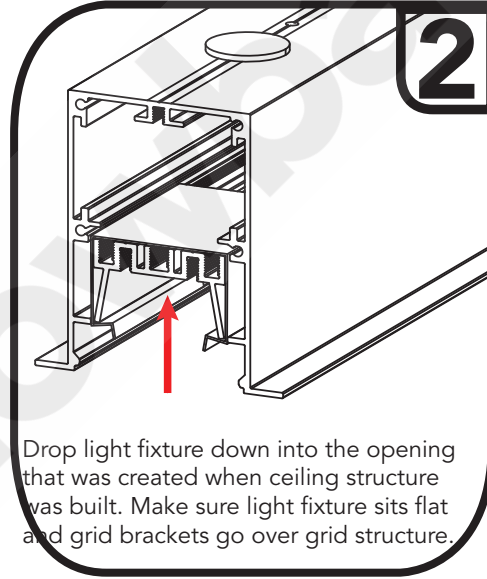

Installation Instructions

LVLVYXX
120-277 or 347VAC Surface Linear Light Fixture

Linkable/Continuous Run Connections

Inner Clip Connection

Installation Instructions

LVLYXX
120-277 or 347VAC Surface Linear Light Fixture