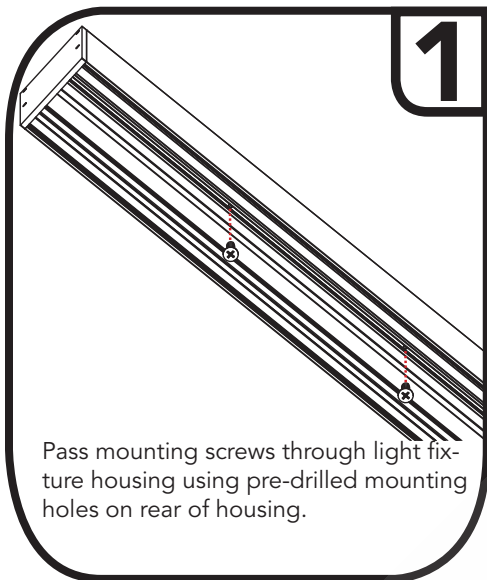

Installation Instructions

LVLYXX
120-277 or 347VAC Surface Linear Light Fixture

Direct Screw Installation

WARNING! Luminaire must be installed by a qualified electrician. Refer to local codes for proper installation. To prevent shock disconnect power before installation on service.

PROPER ANCHORS REQUIRED:

Mounting to stud is strongly recommended, but if mounting to drywall is necessary, suitable anchors are required. Anchors should be rated to hold **4X** the weight of the fixture.