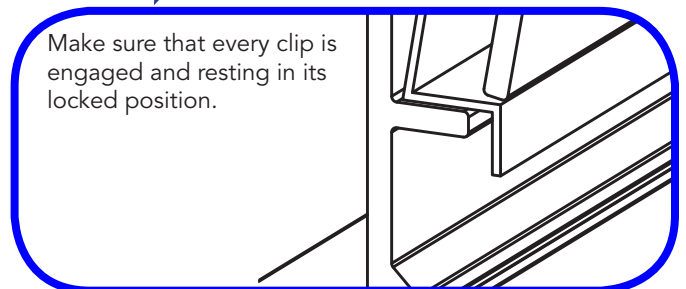

PROPER ANCHORS REQUIRED:

Mounting to stud is strongly recommended, but if mounting to drywall is necessary, suitable anchors are required. Anchors should be rated to hold **4X** the weight of the fixture.

Installation Instructions

LVLVYXX
120-277 or 347VAC Surface Linear Light Fixture

Linkable/Continuous Run Connections

Inner Clip Connection

Installation Instructions

LVLYXX
120-277 or 347VAC Surface Linear Light Fixture