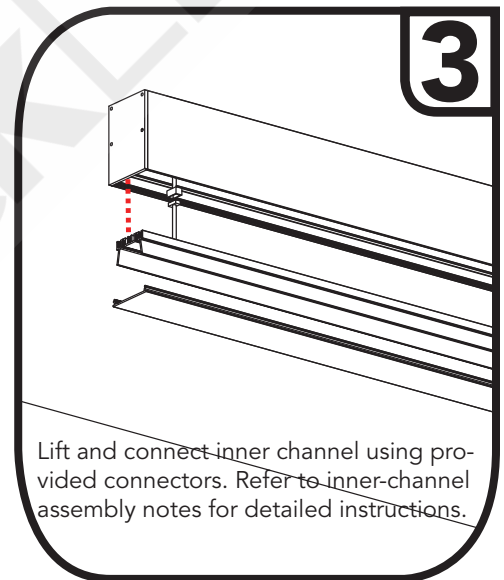

Installation Instructions

LVLYXX
120-277 or 347VAC Surface Linear Light Fixture

Direct Screw Installation

WARNING! Luminaire must be installed by a qualified electrician. Refer to local codes for proper installation. To prevent shock disconnect power before installation on service.

PROPER ANCHORS REQUIRED:

Mounting to stud is strongly recommended, but if mounting to drywall is necessary, suitable anchors are required. Anchors should be rated to hold **4X** the weight of the fixture.